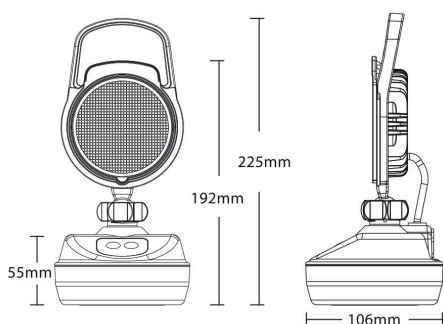

VSWD-WL626 Worklamp

4 Modes

- 100% Intensity
- 50% Intensity
- SOS Flash
- Quad Flash

| Part Number | Description |
|--------------|---------------------------------------|
| VSWD-WL626-S | Utility Lamp 9LED Rechargeable 4 MODE |

| | | | |
|-------------------------|-----------|----------------------------|--|
| Lumens | 305 | Approvals | CE, UKCA |
| Voltage | 10-30v | IP Rating | IP65 |
| LEDs | 9 LEDs | Beam Pattern | Flood |
| Mounting | Magnetic | Additional Features | 4 Modes, Handle, Mag Base, Rechargeable Battery, Reverse Charge Function |
| Dimensions | See Above | Box Qty | 20 |
| Housing Material | Aluminium | Lens Material | Polycarbonate |